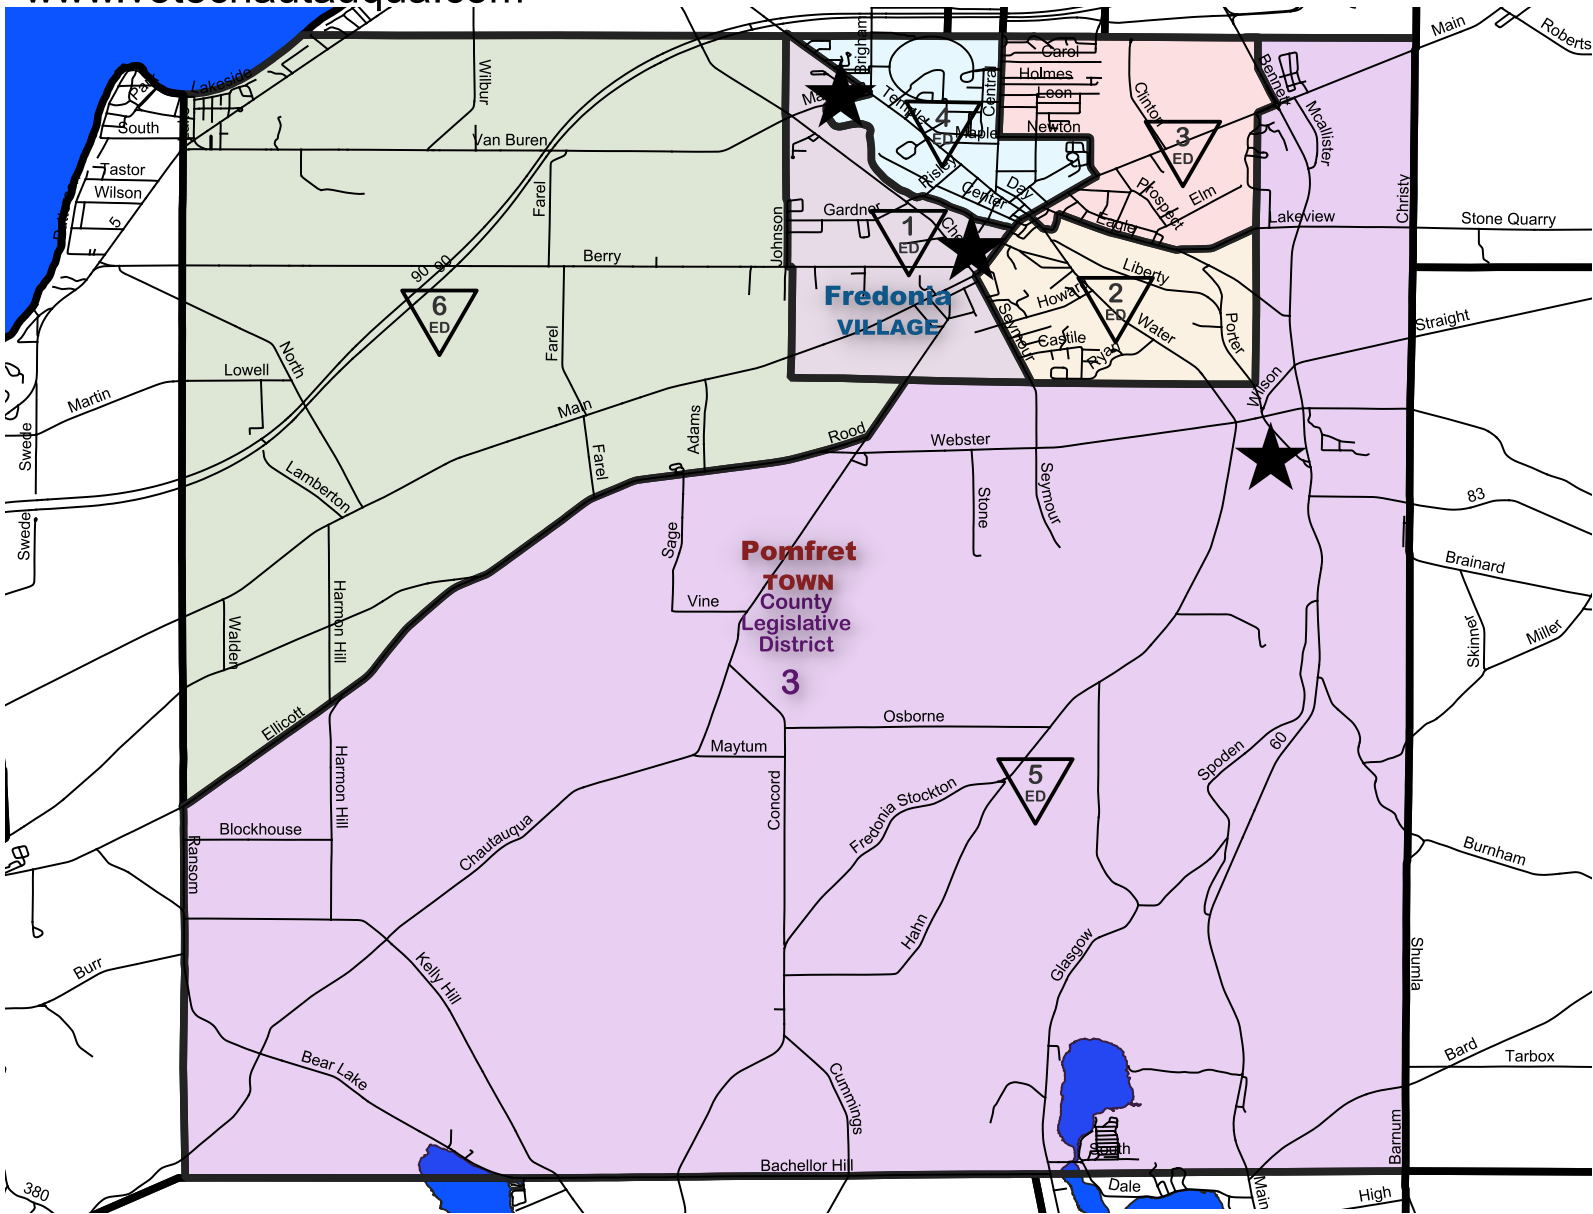

Chautauqua County Board of Elections

Town of Pomfret

Election District Overview

County Legislative Districts 3 & 4

Chautauqua County Board of Elections
 Hall R Clothier Building
 7 North Erie Street
 Mayville, New York 14757
 Telephone (716) 753-4580
 Fax (716) 753-4111
www.votechautauqua.com

Polling Site:
 Wheelock School (1, 2, 3 & 4)
 BOCES Loguidice Center (REAR OF CAMPUS)
 (5)
 Harvest Chapel FMC (6)

February, 2023

For any questions or concerns please visit: www.votechautauqua.com

Election District
 Boundary Line