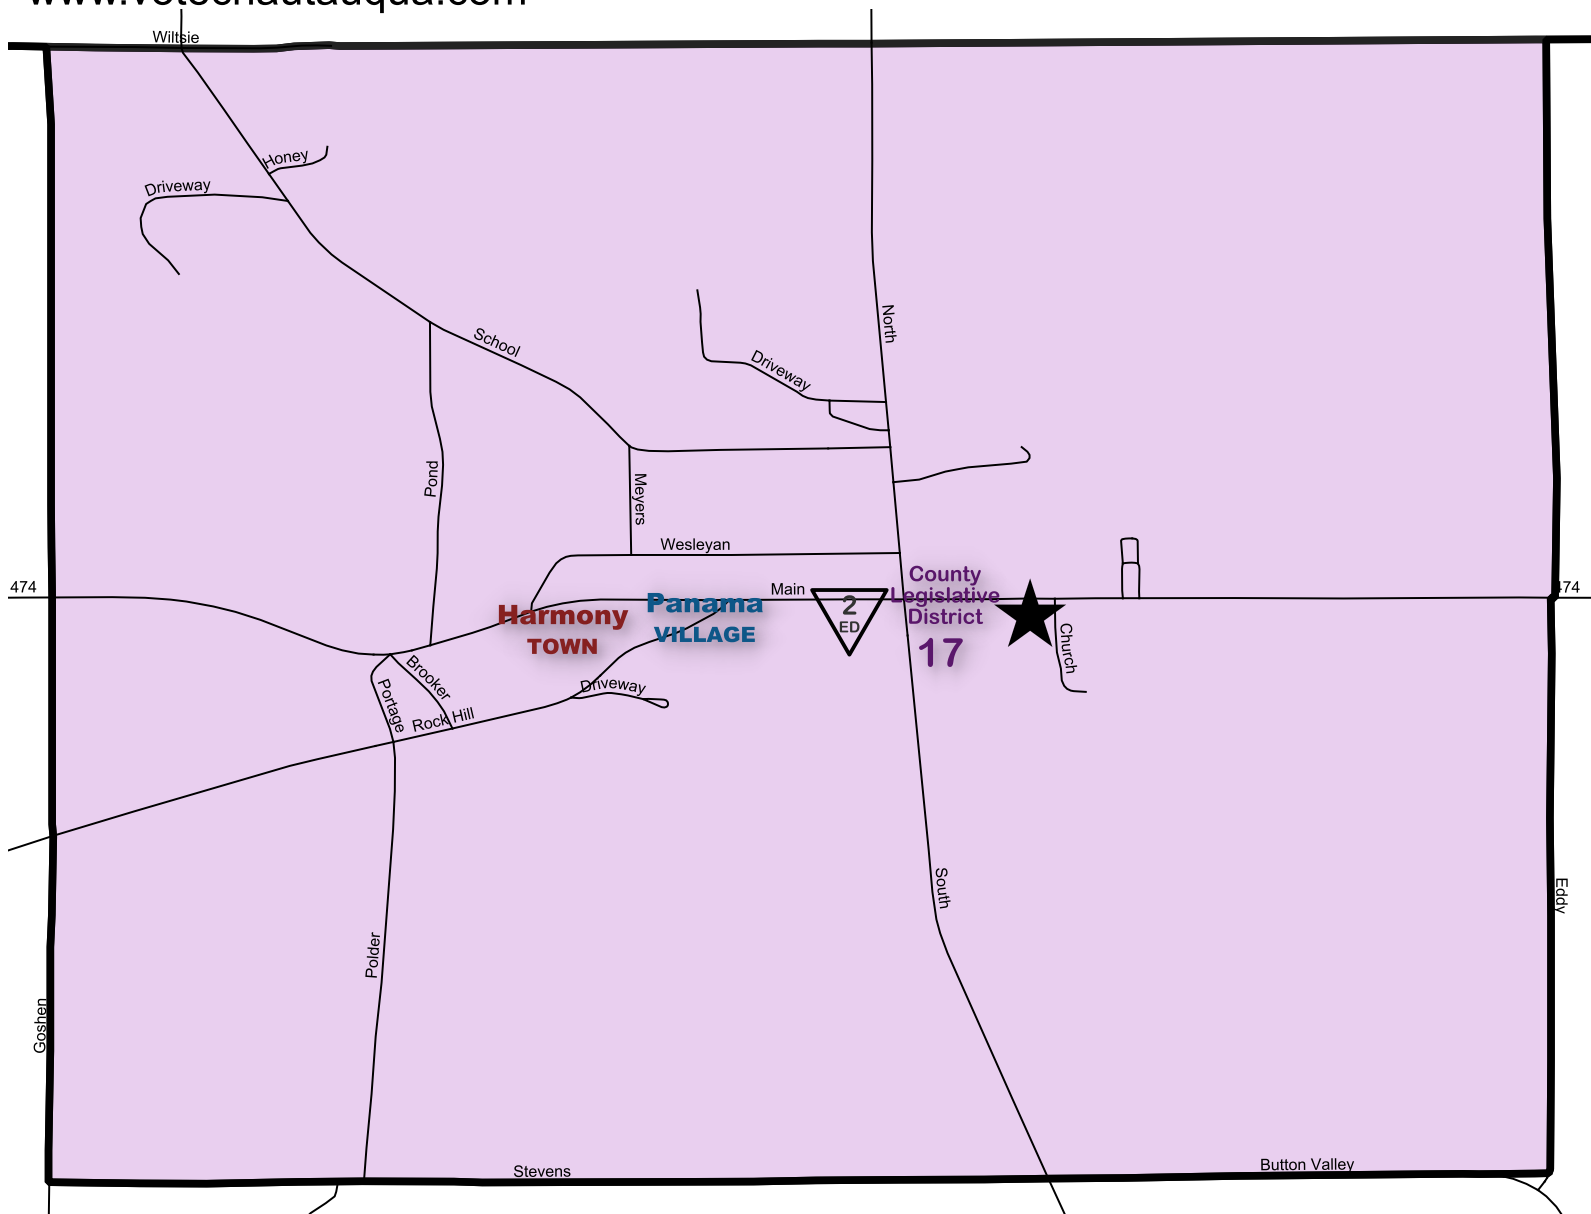

Chautauqua County Board of Elections Town of Harmony - Election District 2 Village of Panama County Legislative District 17

Chautauqua County Board of Elections
Hall R Clothier Building
7 North Erie Street
Mayville, New York 14757
Telephone (716) 753-4580
Fax (716) 753-4111
www.votechautauqua.com

Polling Site:
Panama Methodist Church
22 E. Main St.
Panama NY 14767

February, 2023

For any questions or concerns please visit: www.votechautauqua.com

Election District
Boundary Line