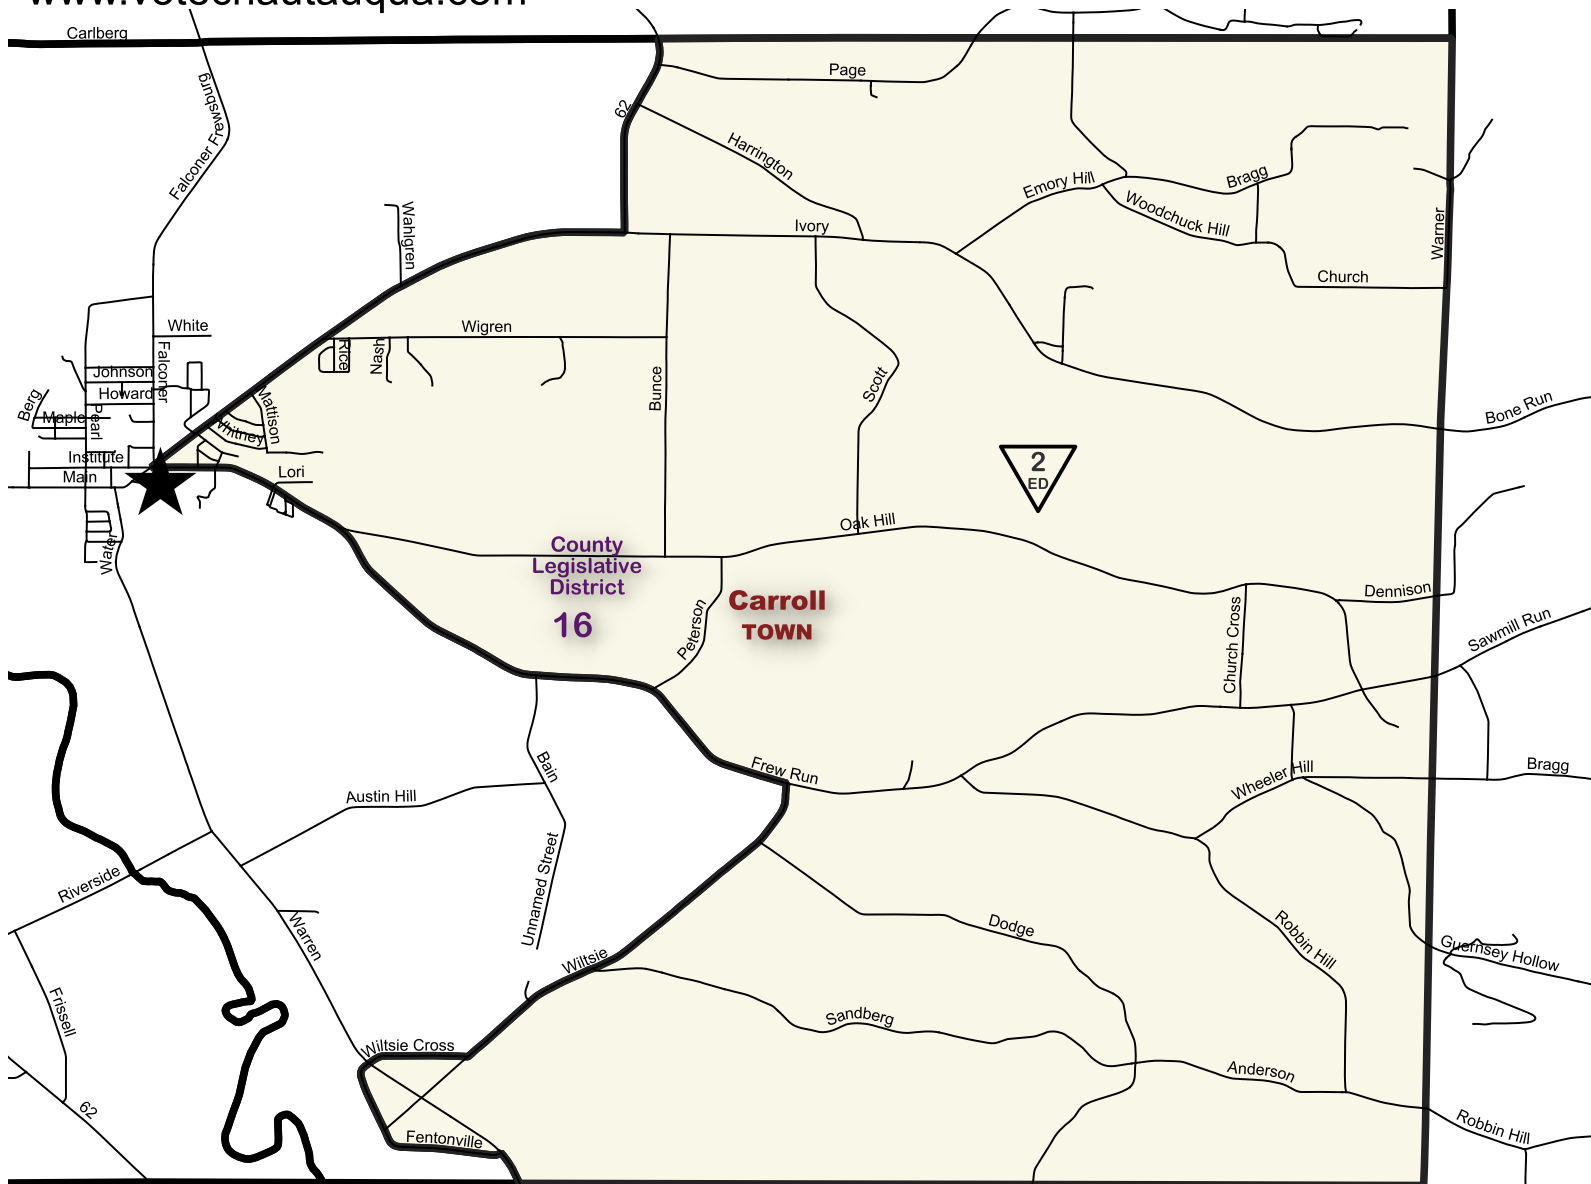

Chautauqua County Board of Elections

Town of Carroll - Election District 2

County Legislative District 16

Chautauqua County Board of Elections
Hall R Clothier Building
7 North Erie Street
Mayville, New York 14757
Telephone (716) 753-4580
Fax (716) 753-4111
www.votechautauqua.com

Polling Site:
Frew Fire Station #2 (Blue Bldg)
25 Hazzard St.
Frewsburg NY 14738

February, 2023

For any questions or concerns please visit: www.votechautauqua.com

Election District
Boundary Line