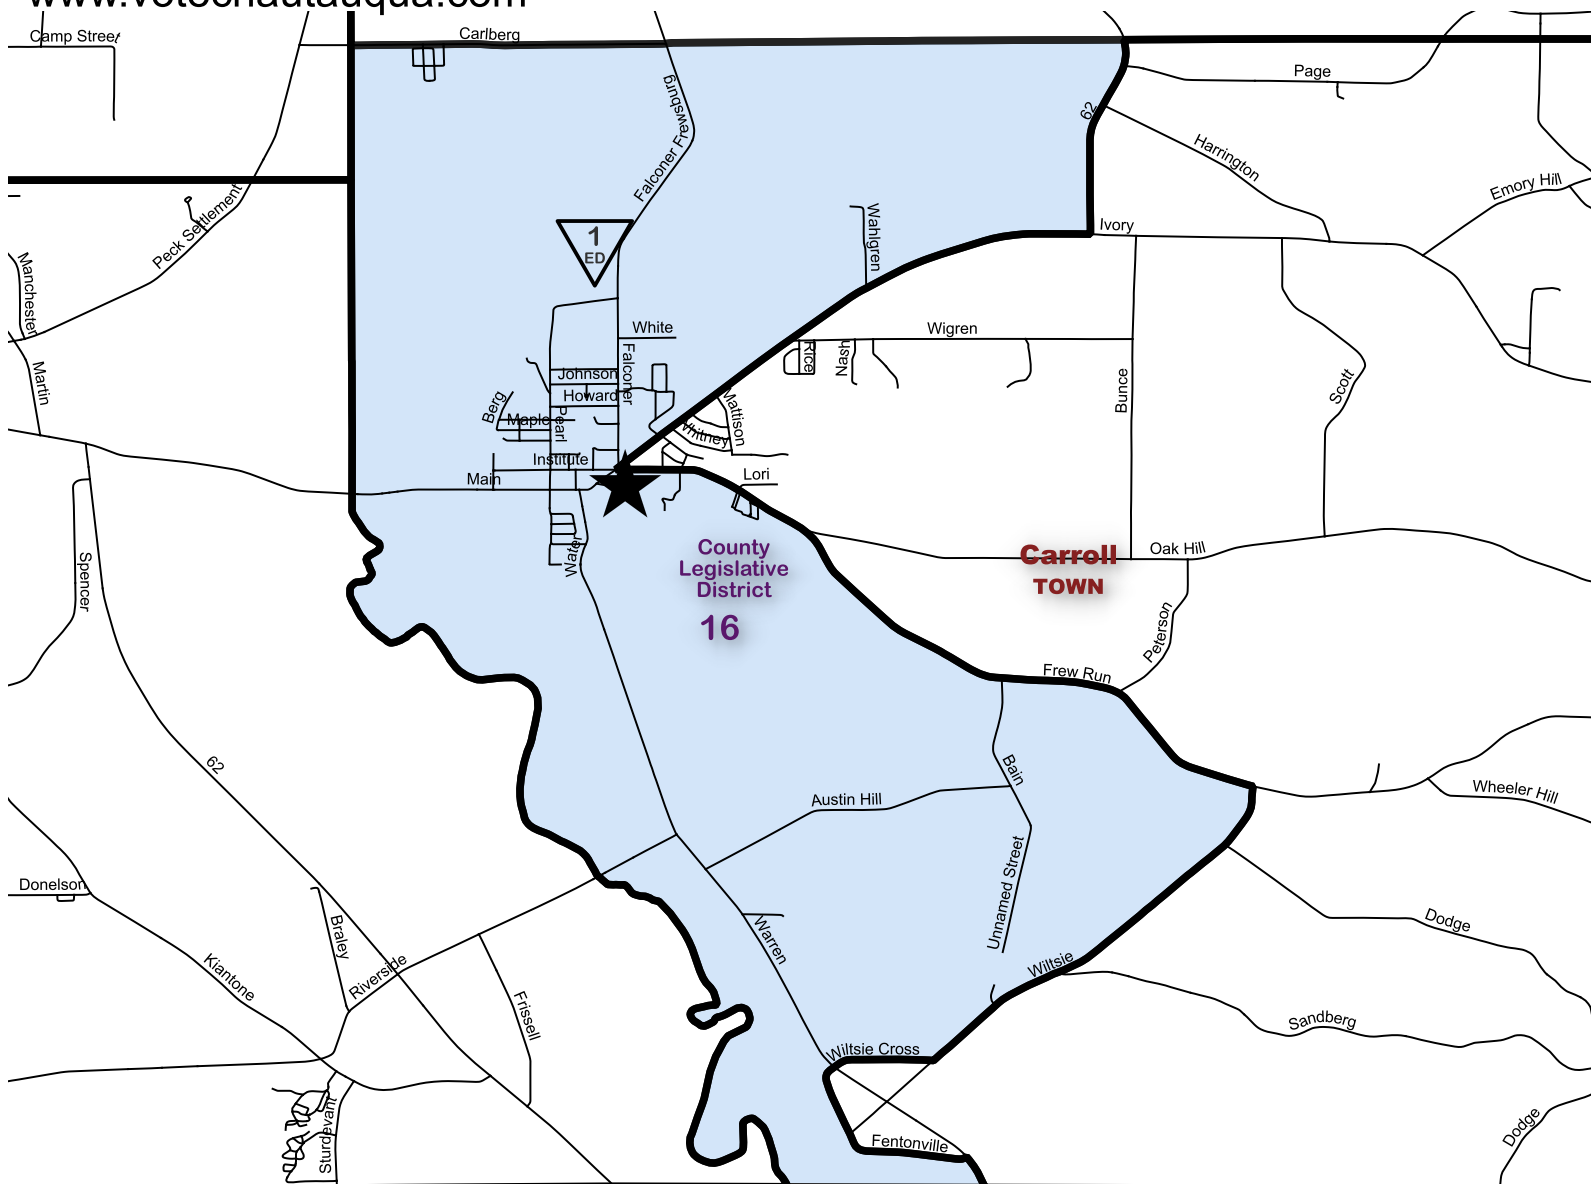

Chautauqua County Board of Elections

Town of Carroll - Election District 1

County Legislative District 16

Chautauqua County Board of Elections
Hall R Clothier Building
7 North Erie Street
Mayville, New York 14757
Telephone (716) 753-4580
Fax (716) 753-4111
www.votechautauqua.com

Polling Site:
Frew Fire Station #2 (Blue Bldg)
25 Hazzard St.
Frewsburg NY 14738

February, 2023

For any questions or concerns please visit: www.votechautauqua.com

Election District
Boundary Line