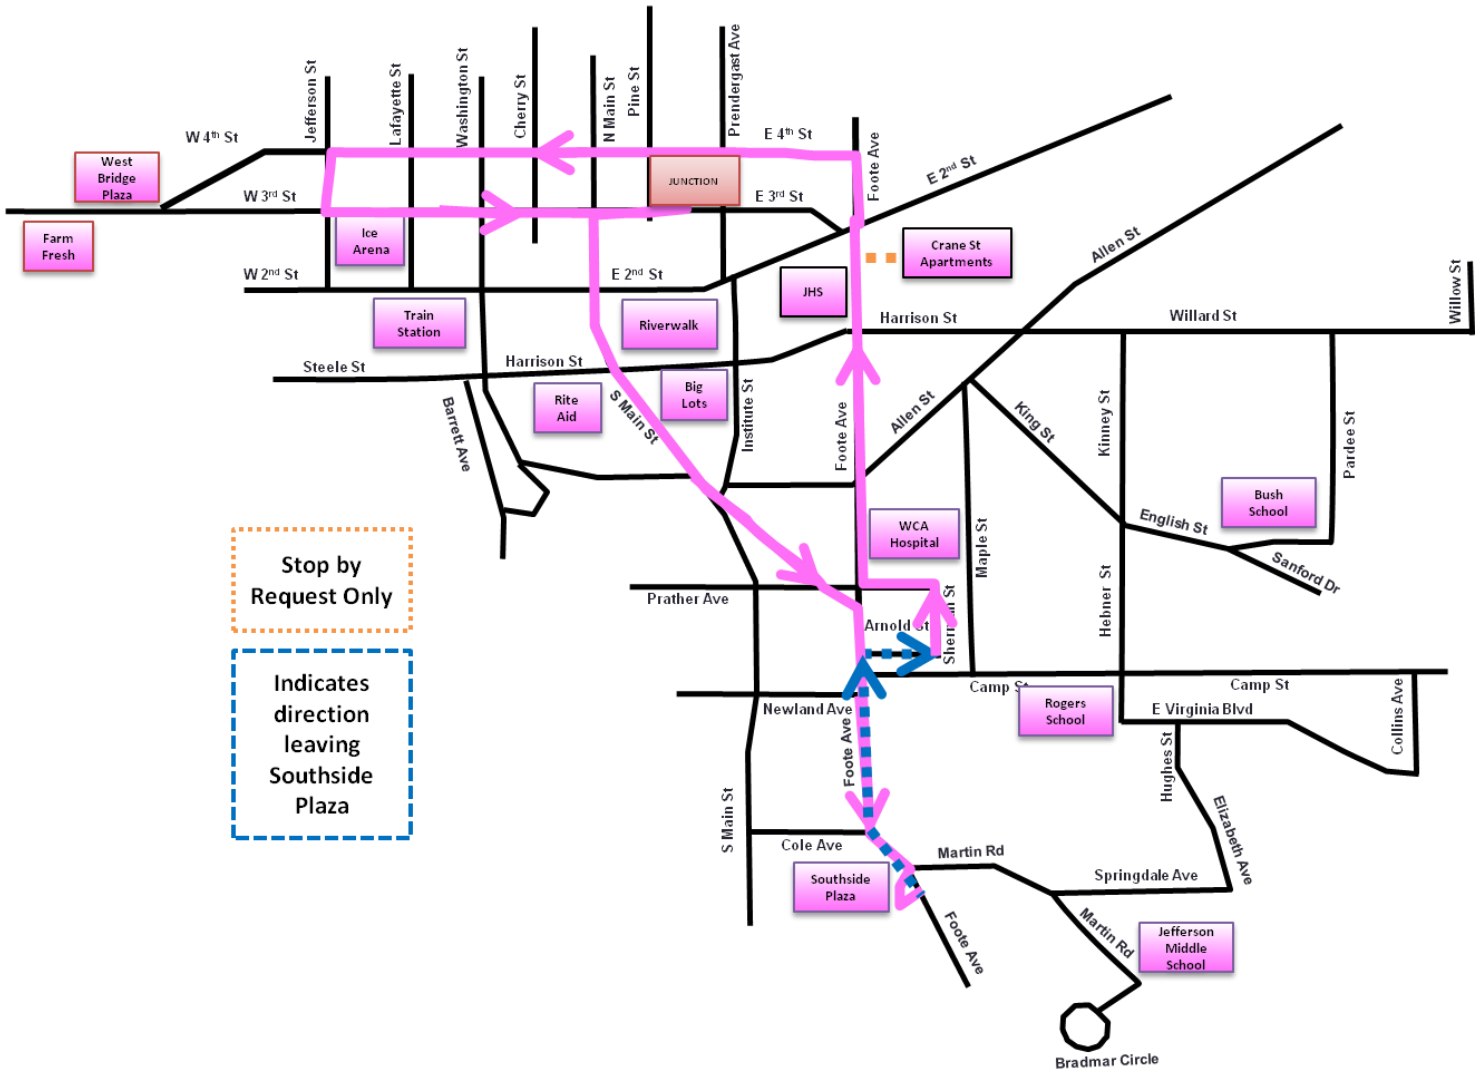

Jamestown City Route Southwest Express (Pink)

Scheduled Stops	Route								
	24	24	24	24	24	24	24	24	24
Junction (215 E 3RD ST)	7:15	8:15	9:15	10:15	11:15	12:15	1:15	2:15	3:15
Washington St and E 3rd St	7:17	8:17	9:17	10:17	11:17	12:17	1:17	2:17	3:17
S Main St and Harrison St	7:18	8:18	9:18	10:18	11:18	12:18	1:18	2:18	3:17
Arterial and Prather Ave	7:20	8:20	9:20	10:20	11:20	12:20	1:20	2:20	3:23
Southside Plaza (Tops)	7:23	8:23	9:23	10:23	11:23	12:23	1:23	2:23	3:23
Sherman St and Prather Ave	7:27	8:27	9:27	10:27	11:27	12:27	1:27	2:27	3:27
Foote Ave and Harrison St	7:30	8:30	9:30	10:30	11:30	12:30	1:30	2:30	3:30
Crane St	By Request Only								
E 4th St and Prendergast Ave	7:33	8:33	9:33	10:33	11:33	12:33	1:33	2:33	3:33
W 4th St and Cherry St	7:36	8:36	9:36	10:36	11:36	12:36	1:36	2:36	3:36
Junction (215 E 3RD ST)	7:40	8:40	9:40	10:40	11:40	12:40	1:40	2:40	3:40