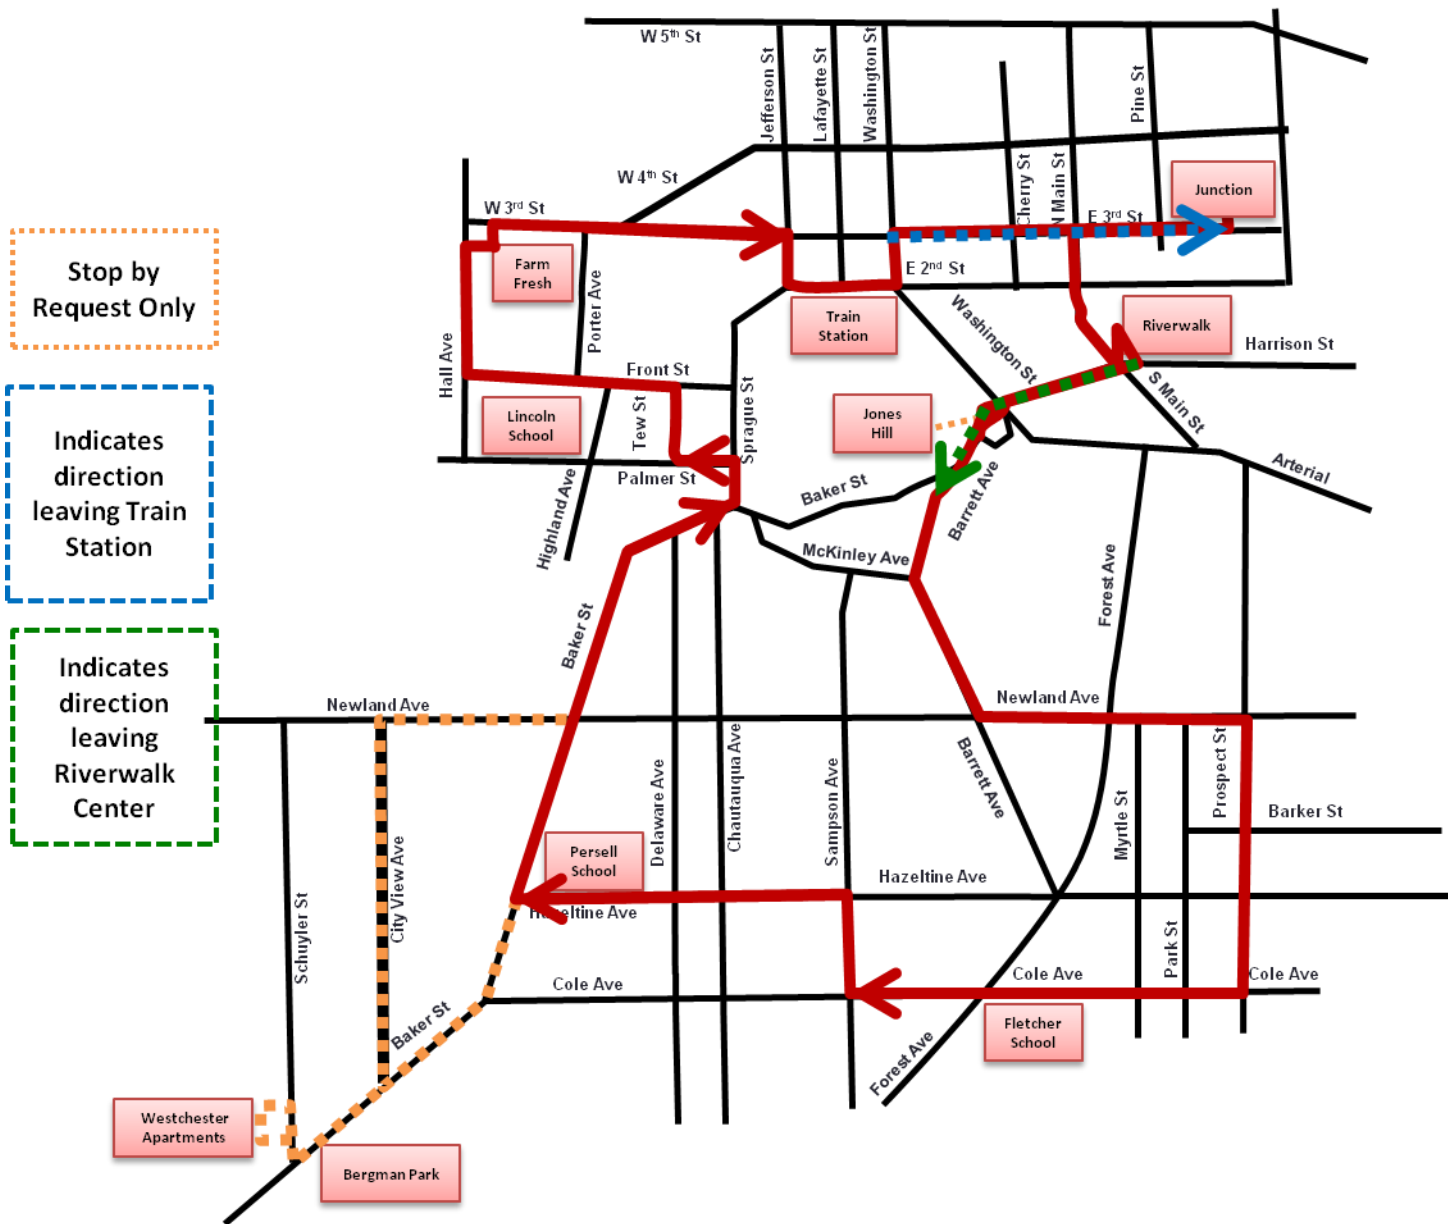

Jamestown City Route Baker Route (Red)

Scheduled Stops	Route									
	21	21	21	21	21	21	21	21	21	21
Junction (215 E 3RD ST)	6:00	7:15	8:15	9:15	10:15	11:15	12:15	1:15	2:15	3:15
Riverwalk Medical Center	Request	7:17	8:17	9:17	10:17	11:17	12:17	1:17	2:17	3:17
Jones Hill	By Request Only									
Barrett Ave and Newland Ave	6:05	7:20	8:20	9:20	10:20	11:20	12:20	1:20	2:20	3:20
Newland Ave and Prospect St	6:06	7:21	8:21	9:21	10:21	11:21	12:21	1:21	2:21	3:21
Cole Ave and Sampson St	6:10	7:25	8:25	9:25	10:25	11:25	12:25	1:25	2:25	3:25
Baker St and Sprague St	6:13	7:28	8:28	9:28	10:28	11:28	12:28	1:28	2:28	3:28
Front St and Hall Ave	6:15	7:30	8:30	9:30	10:30	11:30	12:30	1:30	2:30	3:30
Farm Fresh Foods (3rd St)	6:17	7:32	8:32	9:32	10:32	11:32	12:32	1:32	2:32	3:32
Gateway Train Station	6:20	7:35	8:35	9:35	10:35	11:35	12:35	1:35	2:35	3:35
Junction (215 E 3RD ST)	6:40	7:40	8:40	9:40	10:40	11:40	12:40	1:40	2:40	3:40